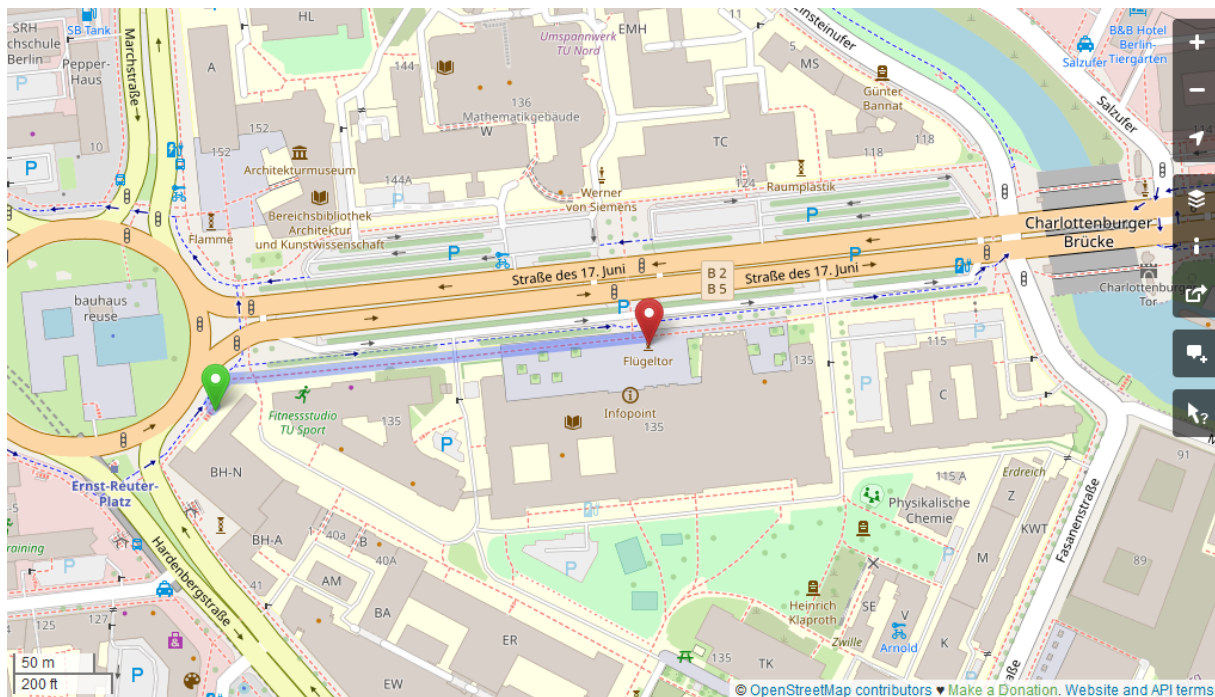

Location

The main building of the TU Berlin is located on Straße des 17. Juni 135. The nearest public transport stops are Ernst-Reuter-Platz (U2 line) and Tiergarten (S3/S5/S7/S9 lines). From the Ernst-Reuter-Platz stop, walk on Straße des 17. Juni. The main building is on your right. From the Tiergarten stop, walk on Straße des 17. Juni. Cross the canal and look for the main building on your left. Once inside, signposts will guide you to the room on the second floor. For wheelchair access, please contact us.

Dinner Location

To reach the dinner location from the TU Main Building, exit through the main entrance and turn left. At the roundabout cross Hardenbergstraße and turn left. Then turn right into Schillerstraße and left again into Schlüterstraße. Walk straight until you reach Pestalozzistraße. Turn left. The restaurant is on your left.

Internet Access

Eduroam is available in all TU locations. In case you cannot use eduroam, “FreeWiFi”, an unencrypted network provided by the Berlin state government is also available.

Maps

U Ernst-Reuter-Platz to TU Berlin