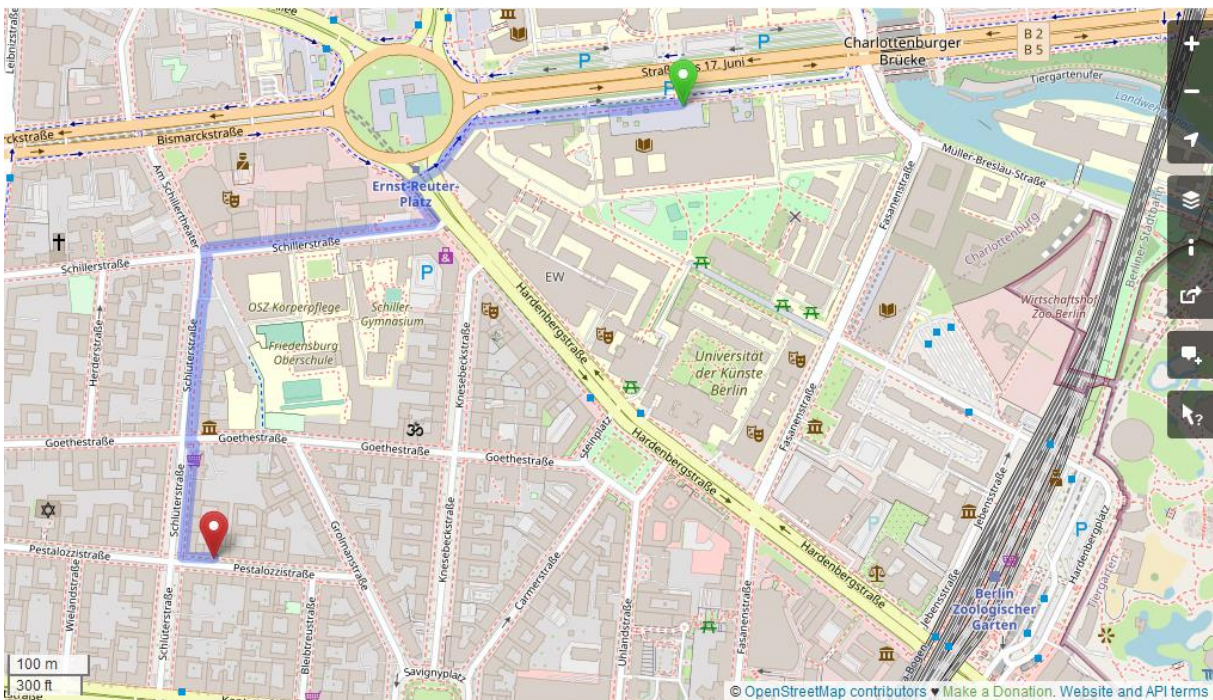

TU Berlin to Vaust Vegan Brouhause

Contact

For enquiries, contact Matej Kohar (matej.kohar@tu-berlin.de), Susanne Clark (susanne.clark@tu-berlin.de), or Beate Krickel (beate.krickel@tu-berlin.de).