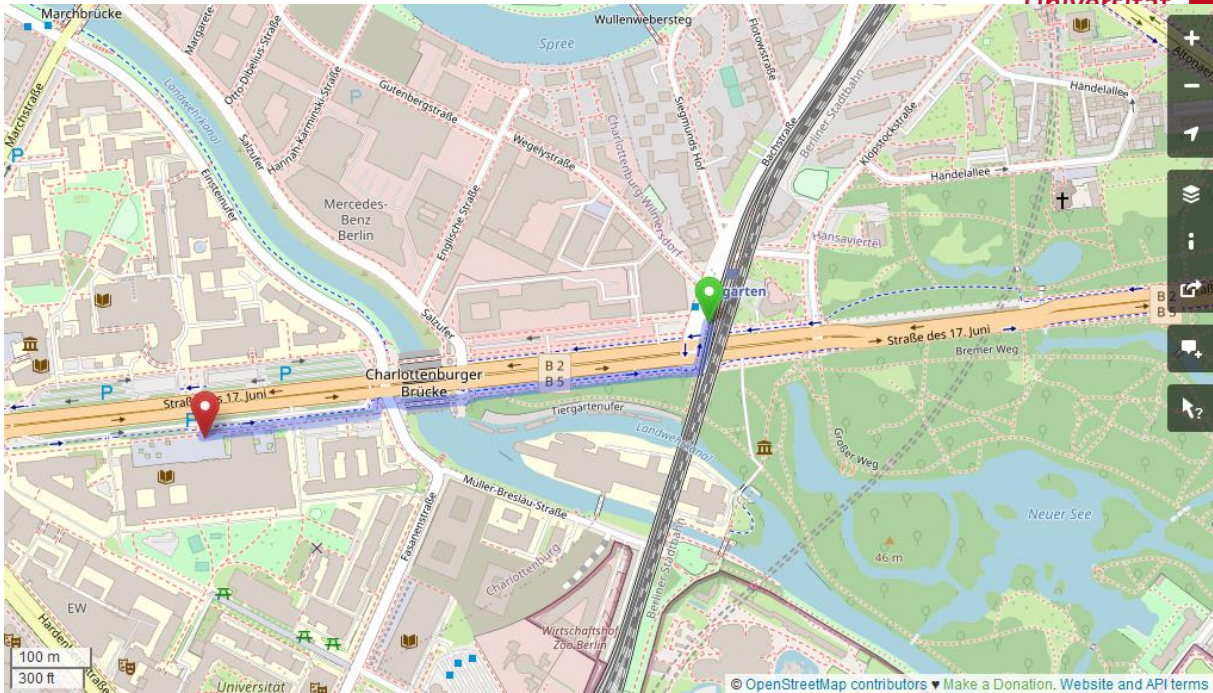

## Location

The main building of the TU Berlin is located on Straße des 17. Juni 135. The nearest public transport stops are Ernst-Reuter-Platz (U2 line) and Tiergarten (S3/S5/S7/S9 lines). From the Ernst-Reuter-Platz stop, walk on Straße des 17. Juni. The main building is on your right. From the Tiergarten stop, walk on Straße des 17. Juni. Cross the canal and look for the main building on your left. Once inside, signposts will guide you to the room on the second floor. For wheelchair access, please contact us.

## Dinner Location

To reach the dinner location from the TU Main Building, exit through the main entrance and turn left. At the roundabout cross Hardenbergstraße and turn left. Then turn right into Schillerstraße and left again into Schlüterstraße. Walk straight until you reach Pestalozzistraße. Turn left. The restaurant is on your left.

## Maps

## U Ernst-Reuter-Platz to TU Berlin